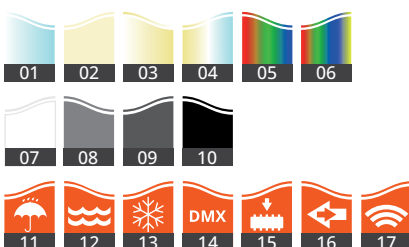

# DIRECT VIEW PIXEL MIDI SLIM

The unique milky cover offers smooth light without any visible LED hotspots, The 2 steps bin selection provides uniform light output upon request, Ultra slim body results in easy installation.

## SPECIFICATION

<b>MODEL</b>	COLOUR WAVE DIRECT VIEW PIXEL MIDI SLIM
<b>OPERATING VOLTAGE</b>	24V DC, 48V DC
<b>POWER CONSUMPTION</b>	12W/1220mm
<b>LED TYPE</b>	SMD
<b>COLOUR TEMP OPTION</b>	2400K, 2700K, 3000K, 4000K, 5000K, Tunable White, RGB, RGBW
<b>PIXEL</b>	6Pixels/ 10Pixels/ 20Pixels/ 60Pixels/1220mm
<b>CRI</b>	90min, 80min
<b>PRODUCT EFFICIENCY</b>	72lm/W@3000K
<b>FULL WIDTH AT HALF MAXIMUM (OPTICS)</b>	120°
<b>MATERIAL</b>	PMMA + AL
<b>AMBIENT OPERATING TEMPERATURE</b>	-20°C ~ +55°C
<b>STORAGE TEMPERATURE</b>	25°C ~ +60°C
<b>LUMEN MAINTENANCE</b>	50,000 hours/L70 at 25°C
<b>DIMENSIONS</b>	1220(L)*24(W)*50(H)mm(Flat Diffuser), 305/610/1000mm available 1220(L)*24(W)*55(H)mm(Dome Diffuser), 305/610/1000mm available
<b>CABLE LENGTH</b>	300mm
<b>CONTROL SYSTEM</b>	ON/OFF, DMX/RDM, 0-10V Dim
<b>MOUNTING TYPE</b>	Surface
<b>IP RATING</b>	IP66

## FEATURES & OPTIONS

- |                |                   |
|----------------|-------------------|
| 01. CW         | 10. RAL9005       |
| 02. NW         | 11. IP66          |
| 03. WW         | 12. ANTI-SALINE   |
| 04. DW         | 13. POLAR         |
| 05. RGB        | 14. DMX           |
| 06. RGBW       | 15. RFU           |
| 07. RAL9003    | 16. RDM           |
| 08. GRMEN GREY | 17. WIRELESS DATA |
| 09. RAL7016    |                   |