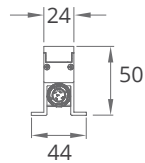

DIMENSIONS

Flat Difuser(FD)