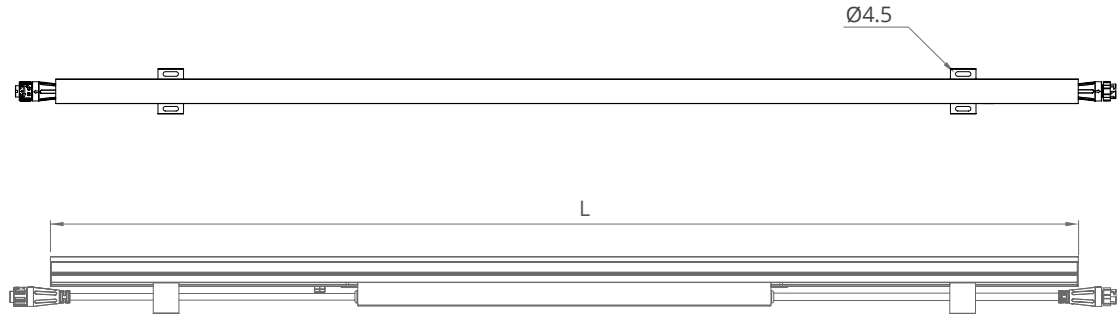

# DIRECT VIEW PIXEL MIDI SLIM

The unique milky cover offers smooth light without any visible LED hotspots, The 2 steps bin selection provides uniform light output upon request, Ultra slim body results in easy installation.

## SPECIFICATION

<b>MODEL</b>	COLOUR WAVE DIRECT VIEW PIXEL MIDI SLIM
<b>OPERATING VOLTAGE</b>	24V DC, 48V DC
<b>POWER CONSUMPTION</b>	12W/1220mm
<b>LED TYPE</b>	SMD
<b>COLOUR TEMP OPTION</b>	2400K, 2700K, 3000K, 4000K, 5000K, Tunable White, RGB, RGBW
<b>PIXEL</b>	6Pixels/ 10Pixels/ 20Pixels/ 60Pixels/1220mm
<b>CRI</b>	90min, 80min
<b>PRODUCT EFFICIENCY</b>	72lm/W@3000K
<b>FULL WIDTH AT HALF MAXIMUM (OPTICS)</b>	120°
<b>MATERIAL</b>	PMMA + AL
<b>AMBIENT OPERATING TEMPERATURE</b>	-20°C ~ +55°C
<b>STORAGE TEMPERATURE</b>	25°C ~ +60°C
<b>LUMEN MAINTENANCE</b>	50,000 hours/L70 at 25°C
<b>DIMENSIONS</b>	1220(L)*24(W)*50(H)mm(Flat Diffuser), 305/610/1000mm available 1220(L)*24(W)*55(H)mm(Dome Diffuser), 305/610/1000mm available
<b>CABLE LENGTH</b>	300mm
<b>CONTROL SYSTEM</b>	ON/OFF, DMX/RDM, 0-10V Dim
<b>MOUNTING TYPE</b>	Surface
<b>IP RATING</b>	IP66

**DIMENSIONS**

Flat Difuser(FD)

Dome Difuser(DD)

**Leader Cable**

**Jumper Cable**

\*all units are in mm

**OPTIC SELECTION**

120°