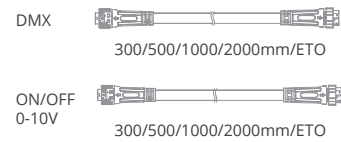

## SPECIFICATION

<b>MODEL</b>	COLOUR WAVE DIRECT VIEW PIXEL MIDI SLIM
<b>OPERATING VOLTAGE</b>	24V DC, 48V DC
<b>POWER CONSUMPTION</b>	12W/1220mm
<b>LED TYPE</b>	SMD
<b>COLOUR TEMP OPTION</b>	2400K, 2700K, 3000K, 4000K, 5000K, Tunable White, RGB, RGBW
<b>PIXEL</b>	6Pixels/ 10Pixels/ 20Pixels/ 60Pixels/1220mm
<b>CRI</b>	90min, 80min
<b>PRODUCT EFFICIENCY</b>	72lm/W@3000K
<b>FULL WIDTH AT HALF MAXIMUM (OPTICS)</b>	120°
<b>MATERIAL</b>	PMMA + AL
<b>AMBIENT OPERATING TEMPERATURE</b>	-20°C ~ +55°C
<b>STORAGE TEMPERATURE</b>	25°C ~ +60°C
<b>LUMEN MAINTENANCE</b>	50,000 hours/L70 at 25°C
<b>DIMENSIONS</b>	1220(L)*24(W)*50(H)mm(Flat Diffuser), 305/610/1000mm available 1220(L)*24(W)*55(H)mm(Dome Diffuser), 305/610/1000mm available
<b>CABLE LENGTH</b>	300mm
<b>CONTROL SYSTEM</b>	ON/OFF, DMX/RDM, 0-10V Dim
<b>MOUNTING TYPE</b>	Surface
<b>IP RATING</b>	IP66

## FEATURES & OPTIONS

- |                |                   |
|----------------|-------------------|
| 01. CW         | 10. RAL9005       |
| 02. NW         | 11. IP66          |
| 03. WW         | 12. ANTI-SALINE   |
| 04. DW         | 13. POLAR         |
| 05. RGB        | 14. DMX           |
| 06. RGBW       | 15. RFU           |
| 07. RAL9003    | 16. RDM           |
| 08. GRMEN GREY | 17. WIRELESS DATA |
| 09. RAL7016    |                   |

**DIMENSIONS**

Flat Difuser(FD)

Dome Difuser(DD)

**Leader Cable**

**Jumper Cable**

\*all units are in mm

**OPTIC SELECTION**

120°

LED	Lumens	Watts	Efficacy
WHITE	886.16	12.00	72.18

CenterBeamLux	Illuminance at Distance
3402.00 lx	0.3 m
850.50 lx	0.7 m
378.00 lx	1.0 m
212.63 lx	1.3 m
136.08 lx	1.7 m
94.50 lx	2.0 m

**3000K**

■ Ver. Spread: 114.0°    ■ Horiz. Spread: 112.7°