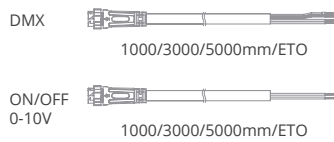

## SPECIFICATION

<b>MODEL</b>	COLOUR WAVE DIRECT VIEW PIXEL MIDI SLIM
<b>OPERATING VOLTAGE</b>	24V DC, 48V DC
<b>POWER CONSUMPTION</b>	12W/1220mm
<b>LED TYPE</b>	SMD
<b>COLOUR TEMP OPTION</b>	2400K, 2700K, 3000K, 4000K, 5000K, Tunable White, RGB, RGBW
<b>PIXEL</b>	6Pixels/ 10Pixels/ 20Pixels/ 60Pixels/1220mm
<b>CRI</b>	90min, 80min
<b>PRODUCT EFFICIENCY</b>	72lm/W@3000K
<b>FULL WIDTH AT HALF MAXIMUM (OPTICS)</b>	120°
<b>MATERIAL</b>	PMMA + AL
<b>AMBIENT OPERATING TEMPERATURE</b>	-20°C ~ +55°C
<b>STORAGE TEMPERATURE</b>	25°C ~ +60°C
<b>LUMEN MAINTENANCE</b>	50,000 hours/L70 at 25°C
<b>DIMENSIONS</b>	1220(L)*24(W)*50(H)mm(Flat Diffuser), 305/610/1000mm available 1220(L)*24(W)*55(H)mm(Dome Diffuser), 305/610/1000mm available
<b>CABLE LENGTH</b>	300mm
<b>CONTROL SYSTEM</b>	ON/OFF, DMX/RDM, 0-10V Dim
<b>MOUNTING TYPE</b>	Surface
<b>IP RATING</b>	IP66

## FEATURES & OPTIONS

- |                |                   |
|----------------|-------------------|
| 01. CW         | 10. RAL9005       |
| 02. NW         | 11. IP66          |
| 03. WW         | 12. ANTI-SALINE   |
| 04. DW         | 13. POLAR         |
| 05. RGB        | 14. DMX           |
| 06. RGBW       | 15. RFU           |
| 07. RAL9003    | 16. RDM           |
| 08. GRMEN GREY | 17. WIRELESS DATA |
| 09. RAL7016    |                   |

**DIMENSIONS**

Flat Difuser(FD)

Dome Difuser(DD)

**Leader Cable**

**Jumper Cable**

\*all units are in mm

**OPTIC SELECTION**

120°

LED	Lumens	Watts	Efficacy
WHITE	886.16	12.00	72.18

CenterBeamLux	Illuminance at Distance
3402.00 lx	0.3 m
850.50 lx	0.7 m
378.00 lx	1.0 m
212.63 lx	1.3 m
136.08 lx	1.7 m
94.50 lx	2.0 m

**3000K**

■ Ver. Spread: 114.0°    ■ Horiz. Spread: 112.7°