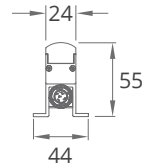

## SPECIFICATION

<b>MODEL</b>	COLOUR WAVE DIRECT VIEW PIXEL MIDI SLIM
<b>OPERATING VOLTAGE</b>	24V DC, 48V DC
<b>POWER CONSUMPTION</b>	12W/1220mm
<b>LED TYPE</b>	SMD
<b>COLOUR TEMP OPTION</b>	2400K, 2700K, 3000K, 4000K, 5000K, Tunable White, RGB, RGBW
<b>PIXEL</b>	6Pixels/ 10Pixels/ 20Pixels/ 60Pixels/1220mm
<b>CRI</b>	90min, 80min
<b>PRODUCT EFFICIENCY</b>	72lm/W@3000K
<b>FULL WIDTH AT HALF MAXIMUM (OPTICS)</b>	120°
<b>MATERIAL</b>	PMMA + AL
<b>AMBIENT OPERATING TEMPERATURE</b>	-20°C ~ +55°C
<b>STORAGE TEMPERATURE</b>	25°C ~ +60°C
<b>LUMEN MAINTENANCE</b>	50,000 hours/L70 at 25°C
<b>DIMENSIONS</b>	1220(L)*24(W)*50(H)mm(Flat Diffuser), 305/610/1000mm available 1220(L)*24(W)*55(H)mm(Dome Diffuser), 305/610/1000mm available
<b>CABLE LENGTH</b>	300mm
<b>CONTROL SYSTEM</b>	ON/OFF, DMX/RDM, 0-10V Dim
<b>MOUNTING TYPE</b>	Surface
<b>IP RATING</b>	IP66

**DIMENSIONS**

Flat Difuser(FD)

Dome Difuser(DD)

**Leader Cable**

**Jumper Cable**

\*all units are in mm

**OPTIC SELECTION**

120°